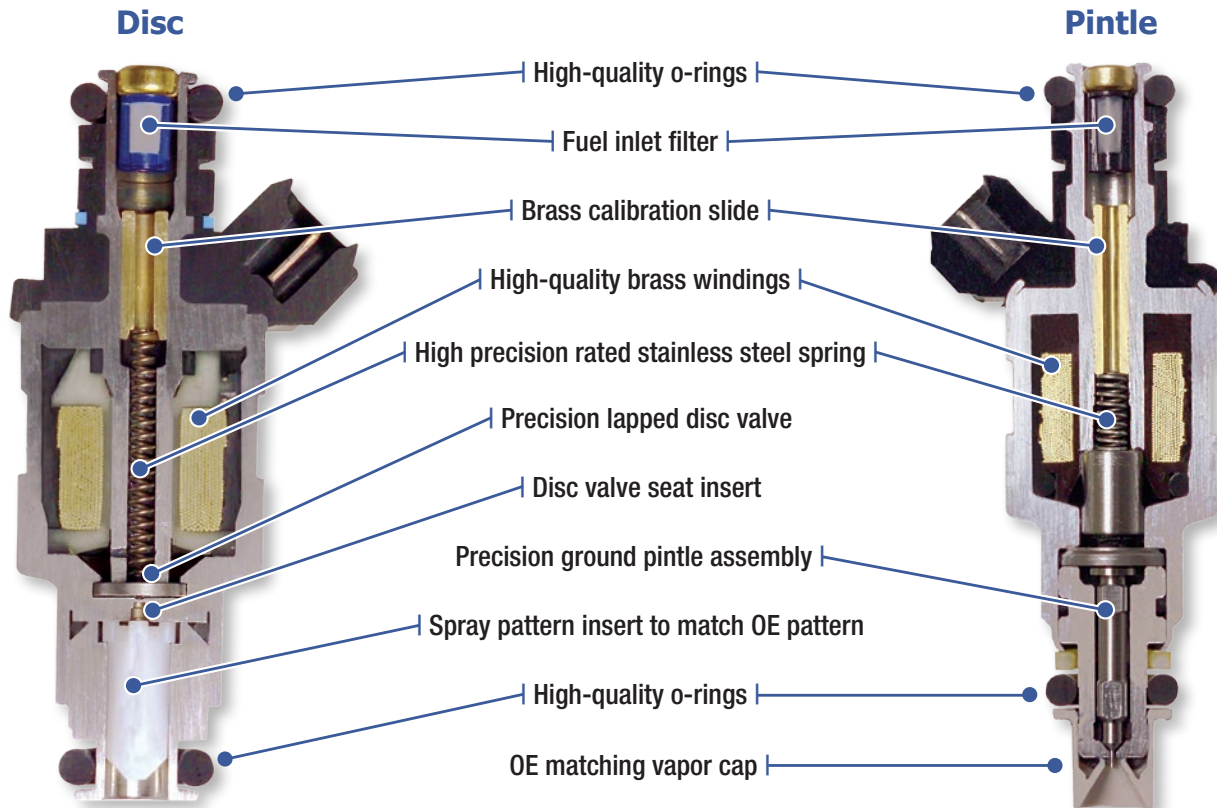

## Pintle/Disc Fuel Injectors

The performance and reliability of GP Sorensen® Pintle and Disc Fuel Injectors can be attributed to their high-quality components:

### A Closer Look

GP Sorensen® take several measures to ensure our injectors match the fit, form, and function of the originals they're replacing. Check out our valve seats and vapor caps, for example: