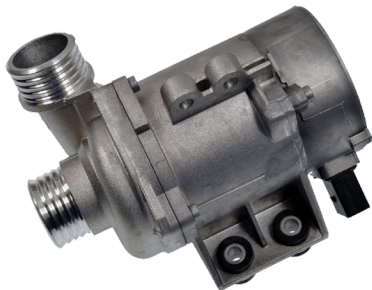

Electric Water Pump

New Product Category - 3 SKUs Added

When a cooling system fails, it can lead to engine overheating. To provide you with a premium replacement, we're excited to introduce a new line of Electric Water Pumps. Each one is an OE-exact-match part that ensures precise fit and proper flow of antifreeze and coolant.

E19001
BMW (2013-07)
VIO Over 830,000

High-Temp Blower Motor Resistor Connector

New Product Category - 5 SKUs Added

We're excited to introduce a new line of High-Temp Blower Motor Resistor Connectors. Each connector features 12-gauge TXL copper wiring, high-temperature harness material, and heavy-duty mating connections to prevent the burning and melting that occurs to factory harnesses.

F90016
GM Trucks & SUVs (2009-97)
VIO Over 14.5 Million

Air Door Actuators

Line Expansion - 14 SKUs Added

F04079
Chrysler/Dodge/Ram (2016-07)
VIO Over 3.5 Million

Alternator Decoupler Pulley

Line Expansion - 13 SKUs Added